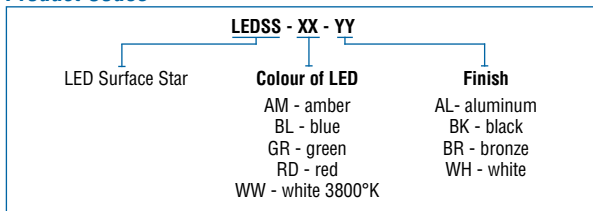

LED Surface Star

Magic Lite presents

LED Surface Star

An extremely versatile, compact LED fixture suitable for a large variety of applications.

Made of cast aluminum, LED Surface Star is extremely robust and is completely sealed so it can be used indoors or outdoors. At just 1.2 watts, each fixture is stingy on power and strong on light emission – powerful enough as a light source for shelf or counter lighting or as a point source for building outlines! Each fixture comes with molded quick connectors for easy installation and our various lengths of joiner cables allow you to space the fixtures exactly where you want them.

Why Choose LED Surface Star?

- ✓ Long Life – 60,000 hours for white, blue and green, 100,000 hours for red and amber
- ✓ Low power consumption – 1.2 watts
- ✓ Safe, 12 volt, Class 2 power supply
- ✓ Fixture remains cool to touch
- ✓ Up to 45 fixtures from one 60 watt power supply
- ✓ cUL listed for indoor or outdoor use
- ✓ Compact size 39mm diameter x 28.4mm height
- ✓ Easy Installation – each fixture comes with mounting tabs and quick plug type connectors
- ✓ 2 year limited warranty

Available in four finishes

Product Codes

Available in six LED colours

Specifications

Voltage	12 Volt DC
Power consumption	1.2 watts
Maximum # of Fixtures	45 per 60 watt driver
#LEDs per unit	4 Chips On Board
LED colours	White (3800°K), Red, Blue, Green, Amber
Fixture colours	Anodized Aluminum, White, Bronze, Black
Wire colours	White, Brown, Black
Lens	Reinforced glass
Cover size	φ39mm X 8mm
Product size over all	57mm X 28.4mm X 304.8mm