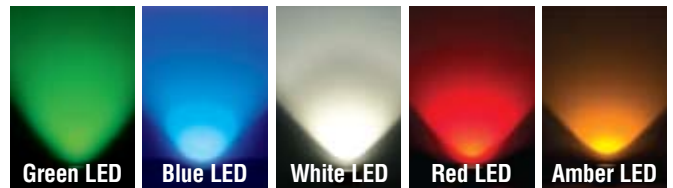

LED Surface Star

Magic Lite presents

LED Surface Star

An extremely versatile, compact LED fixture suitable for a large variety of applications.

Made of cast aluminum, LED Surface Star is extremely robust and is completely sealed so it can be used indoors or outdoors. At just 1.2 watts, each fixture is stingy on power and strong on light emission – powerful enough as a light source for shelf or counter lighting or as a point source for building outlines! Each fixture comes with molded quick connectors for easy installation and our various lengths of joiner cables allow you to space the fixtures exactly where you want them.

Why Choose LED Surface Star?

- ✓ Long Life – 60,000 hours for white, blue and green, 100,000 hours for red and amber
- ✓ Low power consumption – 1.2 watts
- ✓ Safe, 12 volt, Class 2 power supply
- ✓ Fixture remains cool to touch
- ✓ Up to 45 fixtures from one 60 watt power supply
- ✓ cUL listed for indoor or outdoor use
- ✓ Compact size 39mm diameter x 28.4mm height
- ✓ Easy Installation – each fixture comes with mounting tabs and quick plug type connectors
- ✓ 2 year limited warranty

Available in four finishes

Product Codes

Available in six LED colours

Specifications

Voltage	12 Volt DC
Power consumption	1.2 watts
Maximum # of Fixtures	45 per 60 watt driver
#LEDs per unit	4 Chips On Board
LED colours	White (3800°K), Red, Blue, Green, Amber
Fixture colours	Anodized Aluminum, White, Bronze, Black
Wire colours	White, Brown, Black
Lens	Reinforced glass
Cover size	φ39mm X 8mm
Product size over all	57mm X 28.4mm X 304.8mm