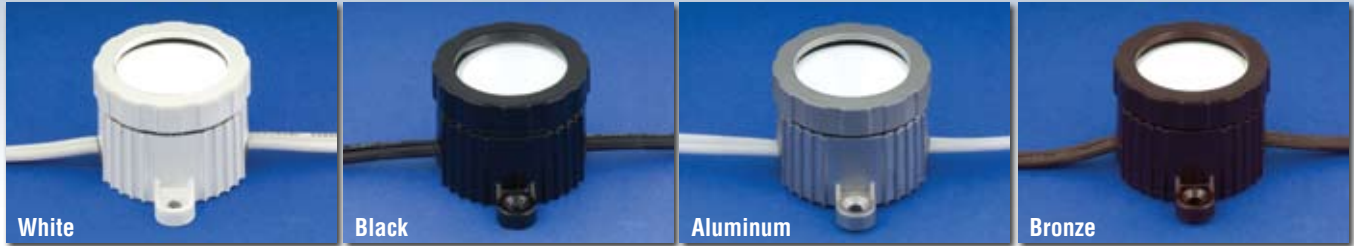

LED Surface Star

Magic Lite presents

LED Surface Star

An extremely versatile, compact LED fixture suitable for a large variety of applications.

Made of cast aluminum, LED Surface Star is extremely robust and is completely sealed so it can be used indoors or outdoors. At just 1.2 watts, each fixture is stingy on power and strong on light emission – powerful enough as a light source for shelf or counter lighting or as a point source for building outlines! Each fixture comes with molded quick connectors for easy installation and our various lengths of joiner cables allow you to space the fixtures exactly where you want them.

Why Choose LED Surface Star?

- ✓ Long Life – 60,000 hours for white, blue and green, 100,000 hours for red and amber
- ✓ Low power consumption – 1.2 watts
- ✓ Safe, 12 volt, Class 2 power supply
- ✓ Fixture remains cool to touch
- ✓ Up to 45 fixtures from one 60 watt power supply
- ✓ cUL listed for indoor or outdoor use
- ✓ Compact size 39mm diameter x 28.4mm height
- ✓ Easy Installation – each fixture comes with mounting tabs and quick plug type connectors
- ✓ 2 year limited warranty

MAGIC LITE LTD.

2526 Speers Road, Unit 4-9
 Oakville, Ontario, Canada L6L 5M2
 Tel: 905-825-9592 • Fax: 905-825-8334
www.magiclite.com

03/08

LED Surface Star

An extremely versatile, compact LED fixture suitable for a large variety of applications.

Available in four finishes

Product Codes

Available in six LED colours

Specifications

Voltage	12 Volt DC
Power consumption	1.2 watts
Maximum # of Fixtures	45 per 60 watt driver
#LEDs per unit	4 Chips On Board
LED colours	White (3800°K), Red, Blue, Green, Amber
Fixture colours	Anodized Aluminum, White, Bronze, Black
Wire colours	White, Brown, Black
Lens	Reinforced glass
Cover size	φ39mm X 8mm
Product size over all	57mm X 28.4mm X 304.8mm