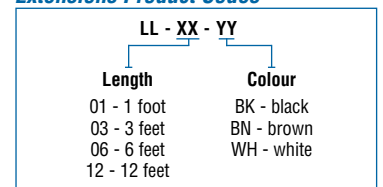

Extensions Product Codes

CounterTop Photometrics

GRID LOCATION:	A	A1	A2	B	B1	B2	C	C1	C2	D	D1	D2
ILLUMINANCE IN FOOTCANDLES:	8.5	5.7	1.0	5.7	4.0	0.2	1.0	0.2	0.0	0.0	0.0	0.0