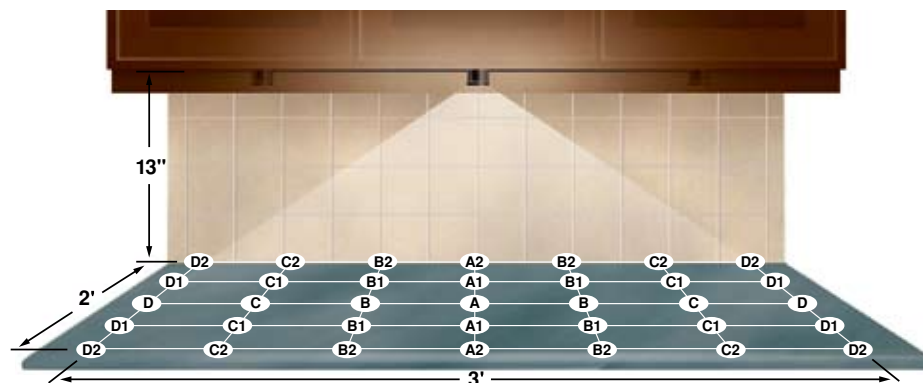

Available in four finishes

Product Codes

Available in six LED colours

Specifications

Voltage	12 Volt DC
Power consumption	1.2 watts
Maximum # of Fixtures	45 per 60 watt driver
#LEDs per unit	4 Chips On Board
LED colours	White (3800°K), Red, Blue, Green, Amber
Fixture colours	Anodized Aluminum, White, Bronze, Black
Wire colours	White, Brown, Black
Lens	Reinforced glass
Cover size	φ39mm X 8mm
Product size over all	57mm X 28.4mm X 304.8mm

Accessories

Mounting Clips
HML-005-BK
HML-005-WH

End Caps
LEDSS-003-BK
LEDSS-003-BN
LEDSS-003-WH

LEDSS-12-60W
Driver

Extensions

Extensions Product Codes

CounterTop Photometrics

GRID LOCATION:	A	A1	A2	B	B1	B2	C	C1	C2	D	D1	D2
ILLUMINANCE IN FOOTCANDLES:	8.5	5.7	1.0	5.7	4.0	0.2	1.0	0.2	0.0	0.0	0.0	0.0