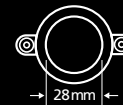

LED Surface Star

Magic Lite presents

LED Surface Star

An extremely versatile, compact LED fixture suitable for a large variety of applications.

Made of cast aluminum, LED Surface Star is extremely robust and is completely sealed so it can be used indoors or outdoors. At just 1.2 watts, each fixture is stingy on power and strong on light emission – powerful enough as a light source for shelf or counter lighting or as a point source for building outlines! Each fixture comes with molded quick connectors for easy installation and our various lengths of joiner cables allow you to space the fixtures exactly where you want them.

Why Choose LED Surface Star?

- ✓ Long Life – 60,000 hours for white, blue and green, 100,000 hours for red and amber
- ✓ Low power consumption – 1.2 watts
- ✓ Safe, 12 volt, Class 2 power supply
- ✓ Fixture remains cool to touch
- ✓ Up to 45 fixtures from one 60 watt power supply
- ✓ cUL listed for indoor or outdoor use
- ✓ Compact size 39mm diameter x 28.4mm height
- ✓ Easy Installation – each fixture comes with mounting tabs and quick plug type connectors
- ✓ 2 year limited warranty

Available in four finishes

Product Codes

Available in six LED colours

Specifications

Voltage	12 Volt DC
Power consumption	1.2 watts
Maximum # of Fixtures	45 per 60 watt driver
#LEDs per unit	4 Chips On Board
LED colours	White (3800°K), Red, Blue, Green, Amber
Fixture colours	Anodized Aluminum, White, Bronze, Black
Wire colours	White, Brown, Black
Lens	Reinforced glass
Cover size	φ39mm X 8mm
Product size over all	57mm X 28.4mm X 304.8mm