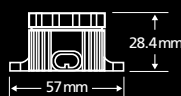

LED Surface Star

Magic Lite presents

LED Surface Star

An extremely versatile, compact LED fixture suitable for a large variety of applications.

Made of cast aluminum, LED Surface Star is extremely robust and is completely sealed so it can be used indoors or outdoors. At just 1.2 watts, each fixture is stingy on power and strong on light emission – powerful enough as a light source for shelf or counter lighting or as a point source for building outlines! Each fixture comes with molded quick connectors for easy installation and our various lengths of joiner cables allow you to space the fixtures exactly where you want them.

Why Choose LED Surface Star?

- ✓ Long Life – 60,000 hours for white, blue and green, 100,000 hours for red and amber
- ✓ Low power consumption – 1.2 watts
- ✓ Safe, 12 volt, Class 2 power supply
- ✓ Fixture remains cool to touch
- ✓ Up to 45 fixtures from one 60 watt power supply
- ✓ cUL listed for indoor or outdoor use
- ✓ Compact size 39mm diameter x 28.4mm height
- ✓ Easy Installation – each fixture comes with mounting tabs and quick plug type connectors
- ✓ 2 year limited warranty

Available in four finishes

Product Codes

Available in six LED colours

Specifications

Voltage	12 Volt DC
Power consumption	1.2 watts
Maximum # of Fixtures	45 per 60 watt driver
#LEDs per unit	4 Chips On Board
LED colours	White (3800°K), Red, Blue, Green, Amber
Fixture colours	Anodized Aluminum, White, Bronze, Black
Wire colours	White, Brown, Black
Lens	Reinforced glass
Cover size	φ39mm X 8mm
Product size over all	57mm X 28.4mm X 304.8mm