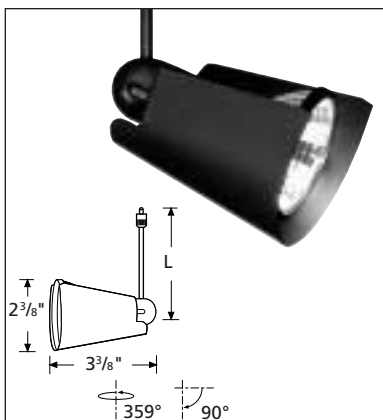

488 92US Clear or

488 93US Frosted Spread

PROJECT: _____

TYPE: _____

NOTES: _____

PHOTOMETRICS LIGHT & CANDLEPOWER DISTRIBUTION

35AR111/4°/SSP

CBCP: 40,000 cd
Avg. Rated Life: 2000 hrs.

12V 50W MR16*
See below for optional filters

LOUVER

Aluminum anti-glare louver for Elite and Elite Flex:

493 95 Black

PROJECT: _____
TYPE: _____
NOTES: _____

VIP

H = 2 3/4"	W = 2 7/8"	LENGTH
486 10	Textured Alum.	4"
486 14	White	4"
486 15	Black	4"
486 30	Textured Alum.	12"
486 34	White	12"
486 35	Black	12"
486 50	Textured Alum.	20"
486 54	White	20"
486 55	Black	20"

12V 50W MR16*
See below for optional filters.

ELITE FLEX

H = 2"	W = 2 7/8"	LENGTH
493 24	White	20"
493 25	Black	20"

12V 50W MR16*
See below for optional filters.

CAP

H = 2 3/8"	W = 3 3/8"	LENGTH
479 14	White	4"
479 15	Black	4"
479 34	White	12"
479 35	Black	12"