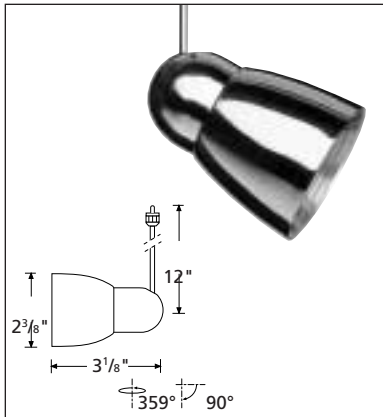

COPPER

H = 2 3/4" W = 3 1/8" LENGTH
487 30 Chrome 12"
487 33 Copper 12"
12V 35W MR11 (Covered)

PROJECT: _____
TYPE: _____
NOTES: _____
_____
_____