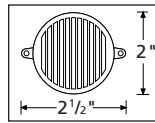

LOUVER

Aluminum anti-glare louver for Elite and Elite Flex:

493 95 Black

PROJECT: _____
TYPE: _____
NOTES: _____