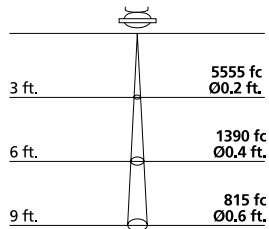

50AR111/4°/SSP

CBCP: 50,000 cd
Avg. Rated Life: 2000 hrs.