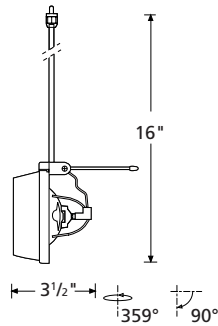

12V UNIX HEAD

AR111

ARES

H = 16" W = 3⁵/₈" LENGTH

488 30US Chrome 12"

12V 50W AR111

Beam spreads: 4°, 8°, 25°

Must use Protection Glass (included). Specify either:

488 92US Clear or

488 93US Frosted Spread

PROJECT: _____

TYPE: _____

NOTES: _____

_____

_____

PHOTOMETRICS LIGHT & CANDLEPOWER DISTRIBUTION

35AR111/4°/SSP

CBCP: 40,000 cd
Avg. Rated Life: 2000 hrs.

35AR111/8°/SP

CBCP: 14,000 cd
Avg. Rated Life: 2000 hrs.

35AR111/25°/FL

CBCP: 2800 cd
Avg. Rated Life: 2000 hrs.

* fc= approximate footcandles at centre

** diameter in feet

CBCP= centre beam candle power

cd= candella

50AR111/4°/SSP

CBCP: 50,000 cd
Avg. Rated Life: 2000 hrs.

50AR111/8°/SP

CBCP: 23,000 cd
Avg. Rated Life: 2000 hrs.

50AR111/25°/FL

CBCP: 4000 cd
Avg. Rated Life: 2000 hrs.

Magic Lite Ltd.

2526 Speers Road, Units 4-9, Oakville, Ontario, Canada L6L 5K8

Tel: 905-825-9592 • Out of Area: 1-888-945-5483 • Fax: 905-825-8334