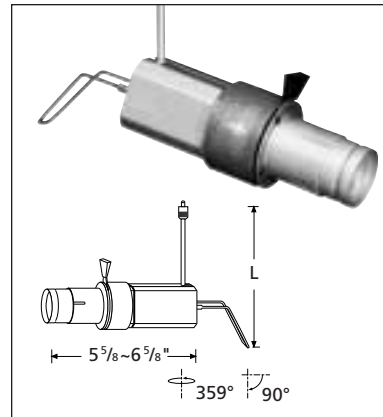

POP²

W = 5 5/8" / 6 5/8" LENGTH
481 25 Black 6 3/4"
481 26 Aluminum 6 3/4"
12V 35W MR11

FRAMING PROJECTOR:
Includes 5 blades –
4 framing, 1 circle spot
See below for optional
filters.