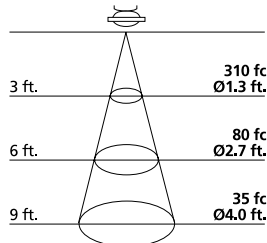

35AR111/25°/FL

CBCP: 2800 cd
Avg. Rated Life: 2000 hrs.

* fc= approximate footcandles at centre

** diameter in feet

CBCP= centre beam candle power

cd= candella