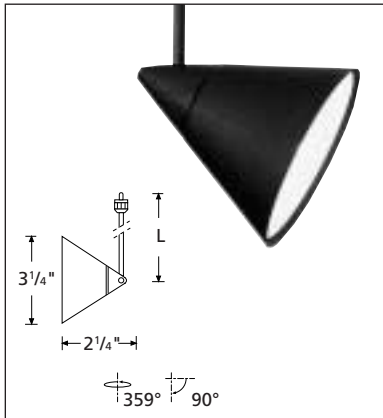

CLASS METAL

H = 3 1/4" W = 2 1/4" LENGTH
491 30 Chrome 12"
491 33 Gold 12"
491 34 White 12"
491 35 Black 12"
491 50 Chrome 20"
491 53 Gold 20"
491 54 White 20"
491 55 Black 20"
12V 35W MR11 (covered)