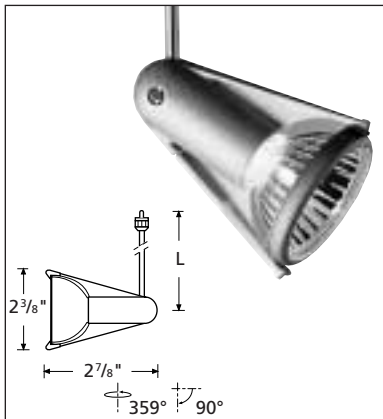

488 92US Clear or

488 93US Frosted Spread

PROJECT: _____

TYPE: _____

NOTES: _____

PHOTOMETRICS LIGHT & CANDLEPOWER DISTRIBUTION

35AR111/4°/SSP

CBCP: 40,000 cd
Avg. Rated Life: 2000 hrs.

35AR111/8°/SP

CBCP: 14,000 cd
Avg. Rated Life: 2000 hrs.

35AR111/25°/FL

CBCP: 2800 cd
Avg. Rated Life: 2000 hrs.

* fc= approximate footcandles at centre

** diameter in feet

CBCP= centre beam candle power

cd= candella

12V 50W MR16*
See below for optional filters

LOUVER

Aluminum anti-glare louver for Elite and Elite Flex:

493 95 Black

PROJECT: _____
TYPE: _____
NOTES: _____

VIP

H = 2 3/4"	W = 2 7/8"	LENGTH
486 10	Textured Alum.	4"
486 14	White	4"
486 15	Black	4"
486 30	Textured Alum.	12"
486 34	White	12"
486 35	Black	12"
486 50	Textured Alum.	20"
486 54	White	20"
486 55	Black	20"

12V 50W MR16*
See below for optional filters.

ELITE FLEX

H = 2"	W = 2 7/8"	LENGTH
493 24	White	20"
493 25	Black	20"

12V 50W MR16*
See below for optional filters.

CAP

H = 2 3/8"	W = 3 3/8"	LENGTH
479 14	White	4"
479 15	Black	4"
479 34	White	12"
479 35	Black	12"