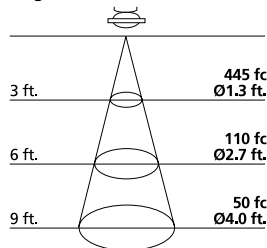

50AR111/25°/FL

CBCP: 4000 cd
Avg. Rated Life: 2000 hrs.

Magic Lite Ltd.

2526 Speers Road, Units 4-9, Oakville, Ontario, Canada L6L 5K8

Tel: 905-825-9592 • Out of Area: 1-888-945-5483 • Fax: 905-825-8334