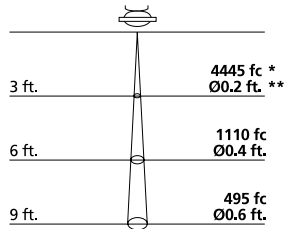

12V UNIX HEAD

AR111

ARES

H = 16" W = 3⁵/₈" LENGTH

488 30US Chrome 12"

12V 50W AR111

Beam spreads: 4°, 8°, 25°

Must use Protection Glass (included). Specify either:

488 92US Clear or

488 93US Frosted Spread

PROJECT: _____

TYPE: _____

NOTES: _____

PHOTOMETRICS LIGHT & CANDLEPOWER DISTRIBUTION

35AR111/4°/SSP

CBCP: 40,000 cd
Avg. Rated Life: 2000 hrs.

35AR111/8°/SP

CBCP: 14,000 cd
Avg. Rated Life: 2000 hrs.

35AR111/25°/FL

CBCP: 2800 cd
Avg. Rated Life: 2000 hrs.

* fc= approximate footcandles at centre

** diameter in feet

CBCP= centre beam candle power

cd= candella

Tel: 905-825-9592 • Out of Area: 1-888-945-5483 • Fax: 905-825-8334

12V UNIX HEADS

MR16 TYPE

ELITE

H = 2"	W = 2 7/8"	LENGTH
493 10	Chrome	4"
493 14	White	4"
493 15	Black	4"
493 30	Chrome	12"
493 34	White	12"
493 35	Black	12"
493 50	Chrome	20"
493 54	White	20"
493 55	Black	20"