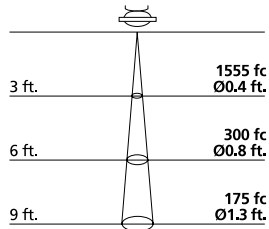

12V UNIX HEAD

AR111

ARES

H = 16" W = 3⁵/₈" LENGTH

488 30US Chrome 12"

12V 50W AR111

Beam spreads: 4°, 8°, 25°

Must use Protection Glass (included). Specify either:

488 92US Clear or

488 93US Frosted Spread

PROJECT: _____

TYPE: _____

NOTES: _____

PHOTOMETRICS LIGHT & CANDLEPOWER DISTRIBUTION

35AR111/4°/SSP

CBCP: 40,000 cd
Avg. Rated Life: 2000 hrs.

35AR111/8°/SP

CBCP: 14,000 cd
Avg. Rated Life: 2000 hrs.

35AR111/25°/FL

CBCP: 2800 cd
Avg. Rated Life: 2000 hrs.

* fc= approximate footcandles at centre

** diameter in feet

CBCP= centre beam candle power

cd= candella