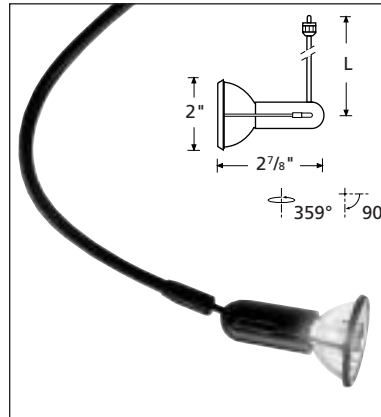

12V UNIX HEAD

AR111

ARES

H = 16" W = 3⁵/₈" LENGTH

488 30US Chrome 12"

12V 50W AR111

Beam spreads: 4°, 8°, 25°

Must use Protection Glass (included). Specify either:

35AR111/8°/SP

CBCP: 14,000 cd
Avg. Rated Life: 2000 hrs.

35AR111/25°/FL

CBCP: 2800 cd
Avg. Rated Life: 2000 hrs.

* fc= approximate footcandles at centre

** diameter in feet

CBCP= centre beam candle power

cd= candella

12V 50W MR16*
See below for optional filters

LOUVER

Aluminum anti-glare louver for Elite and Elite Flex:

493 95 Black

PROJECT: _____
TYPE: _____
NOTES: _____

VIP

H = 2 3/4"	W = 2 7/8"	LENGTH
486 10	Textured Alum.	4"
486 14	White	4"
486 15	Black	4"
486 30	Textured Alum.	12"
486 34	White	12"
486 35	Black	12"
486 50	Textured Alum.	20"
486 54	White	20"
486 55	Black	20"

12V 50W MR16*
See below for optional filters.

ELITE FLEX

H = 2"	W = 2 7/8"	LENGTH
493 24	White	20"
493 25	Black	20"

12V 50W MR16*
See below for optional filters.

CAP

H = 2 3/8"	W = 3 3/8"	LENGTH
479 14	White	4"
479 15	Black	4"
479 34	White	12"
479 35	Black	12"