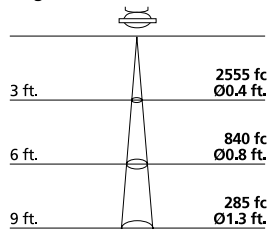

50AR111/8°/SP

CBCP: 23,000 cd
Avg. Rated Life: 2000 hrs.