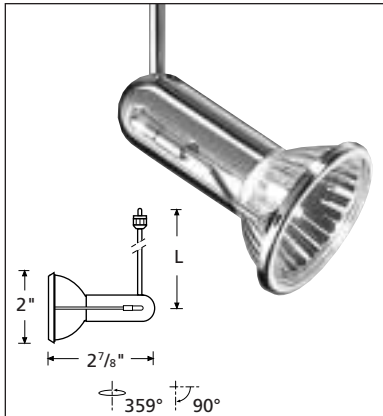

488 92US Clear or

488 93US Frosted Spread

PROJECT: _____

TYPE: _____

NOTES: _____

PHOTOMETRICS LIGHT & CANDLEPOWER DISTRIBUTION

35AR111/4°/SSP

CBCP: 40,000 cd
Avg. Rated Life: 2000 hrs.

35AR111/8°/SP

CBCP: 14,000 cd
Avg. Rated Life: 2000 hrs.

35AR111/25°/FL

CBCP: 2800 cd
Avg. Rated Life: 2000 hrs.

* fc= approximate footcandles at centre

** diameter in feet

CBCP= centre beam candle power

cd= candella

Tel: 905-825-9592 • Out of Area: 1-888-945-5483 • Fax: 905-825-8334

12V UNIX HEADS

MR16 TYPE

ELITE

H = 2"	W = 2 7/8"	LENGTH
493 10	Chrome	4"
493 14	White	4"
493 15	Black	4"
493 30	Chrome	12"
493 34	White	12"
493 35	Black	12"
493 50	Chrome	20"
493 54	White	20"
493 55	Black	20"