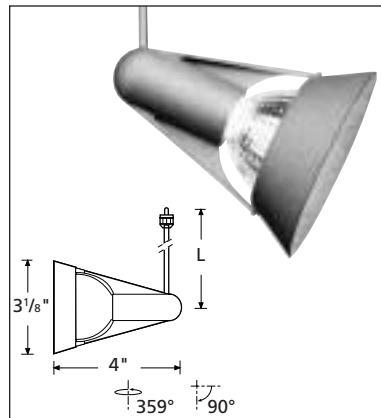

488 92US Clear or

488 93US Frosted Spread

PROJECT: _____

TYPE: _____

NOTES: _____

PHOTOMETRICS LIGHT & CANDLEPOWER DISTRIBUTION

35AR111/4°/SSP

CBCP: 40,000 cd
Avg. Rated Life: 2000 hrs.

12V 50W MR16*
See below for optional filters.

ELITE FLEX

H = 2"	W = 2 7/8"	LENGTH
493 24	White	20"
493 25	Black	20"

12V 50W MR16*
See below for optional filters.

CAP

H = 2 3/8"	W = 3 3/8"	LENGTH
479 14	White	4"
479 15	Black	4"
479 34	White	12"
479 35	Black	12"

12V 50W MR16*
See below for optional filters.

SUPERVIP

H = 3 1/8"	W = 4"	LENGTH
489 30	Textured Alum.	12"
489 34	White	12"
489 35	Black	12"
489 50	Textured Alum.	20"
489 54	White	20"
489 55	Black	20"
489 70	Textured Alum.	28"
489 74	White	28"
489 75	Black	28"