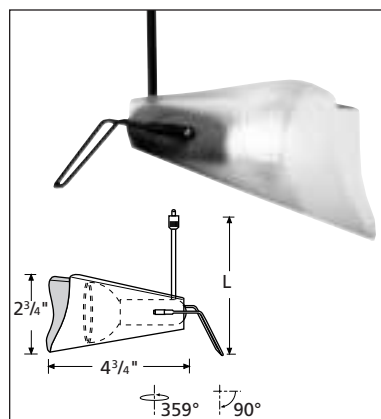

Decorative lenses for use with Elite and Vip:

44FL Frosted Lens

CLOUD

H = 2 3/4"	W = 4 3/4"	LENGTH
466 14	White	4"
466 15	Black	4"
466 44	White	12"
466 45	Black	12"

12V 50W MR16 (covered)

* Must use covered lamps when not using filters.