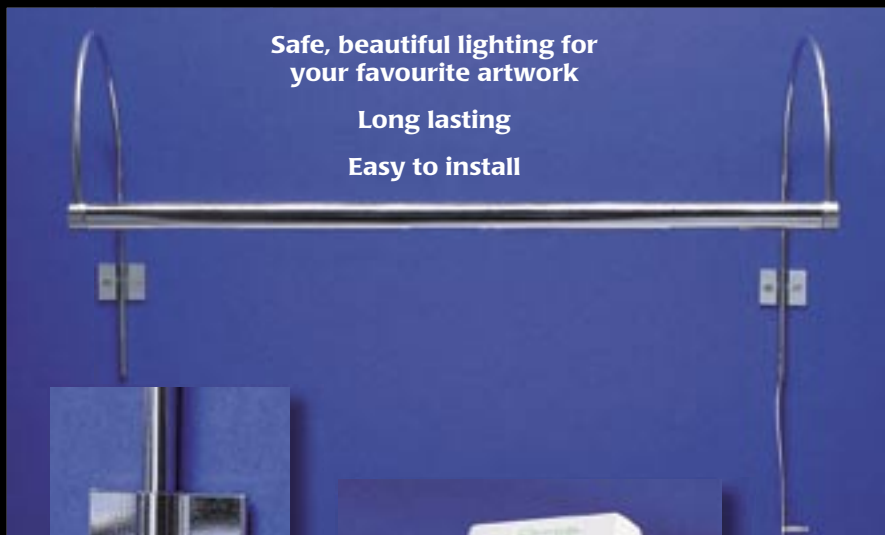

XENON PICTURE LIGHT

Magic Lite Ltd. presents

Xenon Picture Light

Magic Lite's Xenon Picture Light (XPL) series is a professional tool for lighting art work of all sizes.

XPL utilizes the same 18 watt xenon lamp technology as our highly successful Xenon Task Light (XTL), Xenon Mini Light (XML), Xenon Step Light (XSL) and Xenon Brick Light (XBL).

Xenon lamp technology provides safe light that will not damage artwork with harmful UV rays or excessive heat associated with traditional light sources.

There are four sizes to choose from: 1 lamp, 2 lamp, 3 lamp and 4 lamp units.

There are four decorative finish options to choose from: Polished Brass, Bronze, Black and Chrome.

Xenon Picture Light by Magic Lite Ltd. provides a safe, attractive and affordable way to light pictures, walls, podiums and decorative accessories.

Mounting Bracket