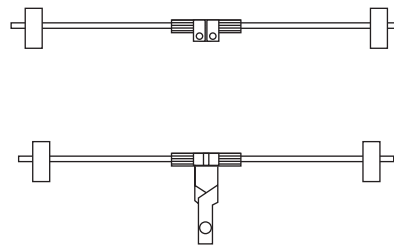

6KCU1/CHROME

max. 12V 50W/MR-16/MR-11/JC bulb
fit for all reflectors and glass shades

6KCU2/CHROME

rotatable and pivotable
max. 12V 50W/MR-16/MR-11/JC bulb
fit for all reflectors and glass shades

6KCU3/CHROME

rotatable and pivotable
Par 36 bulb (not included)