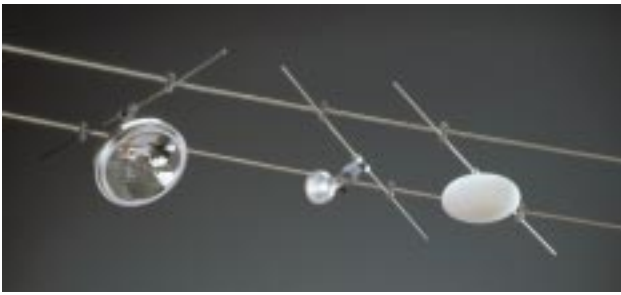

6KCU1/CHROME

max. 12V 50W/MR-16/MR-11/JC bulb
fit for all reflectors and glass shades

6KCU2/CHROME

rotatable and pivotable
max. 12V 50W/MR-16/MR-11/JC bulb
fit for all reflectors and glass shades

6KCU3/CHROME

rotatable and pivotable
Par 36 bulb (not included)