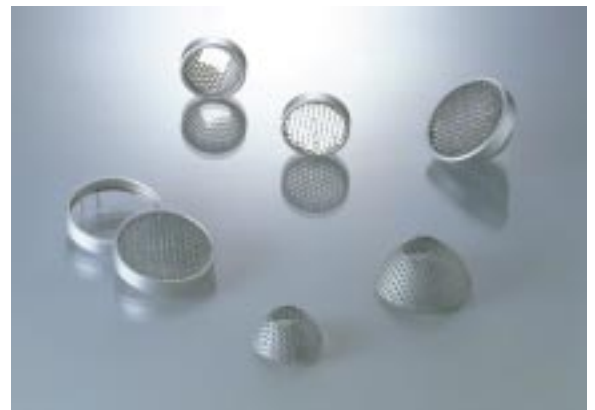

**6M-3C059**

chrome  
 perforated shade for MR-16 bulb

**6M-3C077**

chrome  
 eggcrate louver with holder for MR-11 bulb

**6M-3C078**

chrome  
 eggcrate louver with holder for MR-16 bulb

**6M-3J125**

chrome  
 louver lens holder for MR-11 bulb

**6M-3J126**

chrome  
 louver lens holder for MR-16 bulb

**498-9**

dichroic filters 35mm for MR-11 bulb  
 498-91 red 498-92 green 498-96 blue 498-97 yellow  
 for use with GM3J125

**498-8**

dichroic filters 50mm for MR-16 bulb  
 498-80UV 498-81 red 498-82 green 498-86 blue 498-87 yellow  
 for use with GM-3J126