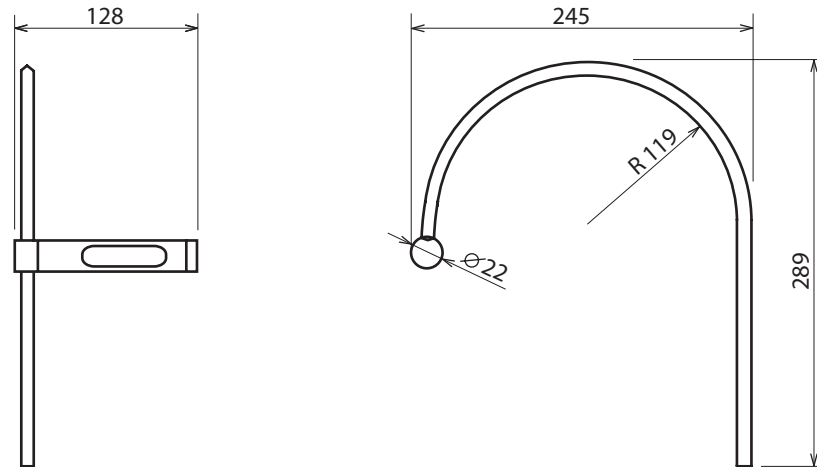

**SPECIFICATIONS**

**Voltage:** 120 V (plug-in transf. incl.)  
**Lamp:** 12 V, 18 W, xenon  
**Colour Temperature:** 2,750 °K  
**Material:** Solid Brass  
**Rating:** Dry locations  
**Lamp Life:** 10,000 hours  
**Finish:** Chrome  
**Cord Length:** 8'

Revisions:

|   |  |  |
|---|--|--|
| 4 |  |  |
| 3 |  |  |
| 2 |  |  |
| 1 |  |  |

All dimensions are in mm

|  |                       |            |
|--|-----------------------|------------|
| Project:                                     | Part number: XPL-1-CR | Scale: NTS |
| Product: Xenon Picture Light, 1 bulb, chrome | Type:                 | Date:      |